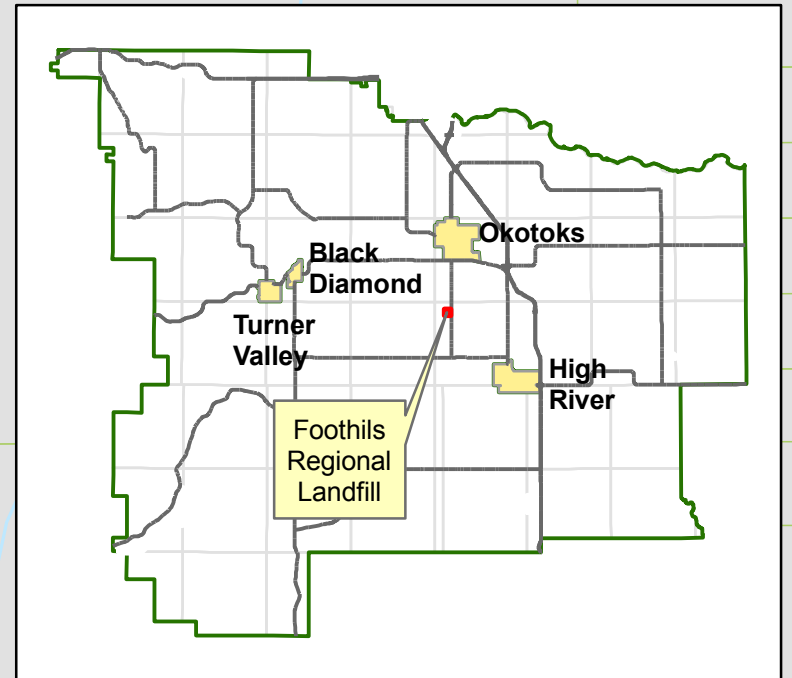

434 Av E

Foothills Regional Landfill

Clear Mountain Dr E

To Okotoks

783

**Foothills Regional
Landfill**

SE32-19-29 W4

434137 Hwy 783

To
Hwy 543