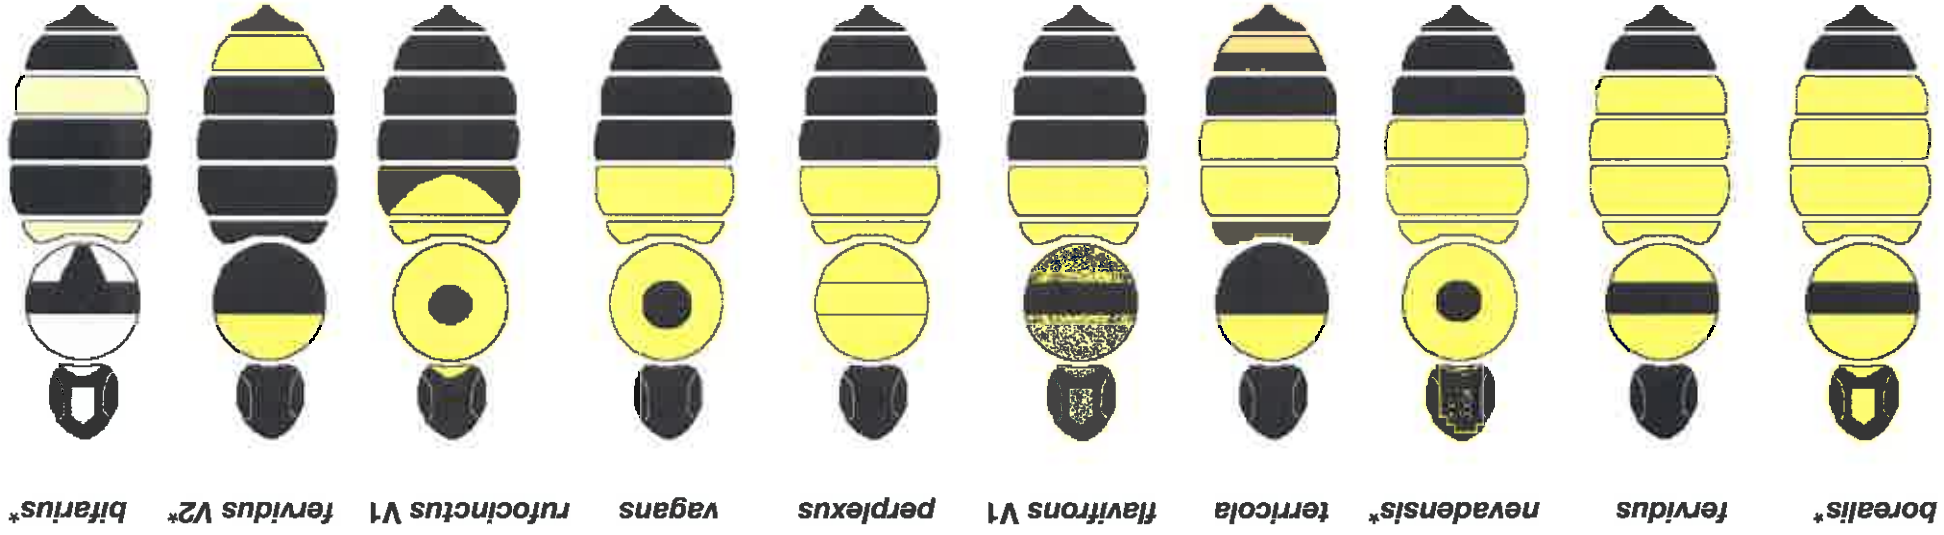

Additional information:

- The genus name for Bumble Bees is *Bombus*.
- *Psithyrus* is a subgenus of *Bombus*, see back panel.
- 'V1' and 'V2' refer to different colour variants of the same species
- The first and sixth segment on the abdomen are very narrow and often difficult to see.
- Males can have entirely different coloration and always have an additional abdominal segment.
- Workers generally have very similar coloration but are smaller than Queens.
- Other colour variants may be found in the area.
- This is not a comprehensive list of bumble bees on Southern Alberta. Other colour variants and species may be found in the area. For more detailed descriptions, see Williams et al. *Bumble Bees of North America*, 2014.

Bumble Bees of Southern Alberta

An Identification Guide to Common Queens

Developed by the Alberta Native Bee Council 2018

info@albertanativebeecouncil.ca

www.albertanativebeecouncil.ca

Follow us on Facebook

Yellow and Black Bumble Bees

* species marked with an asterisk are easily identified