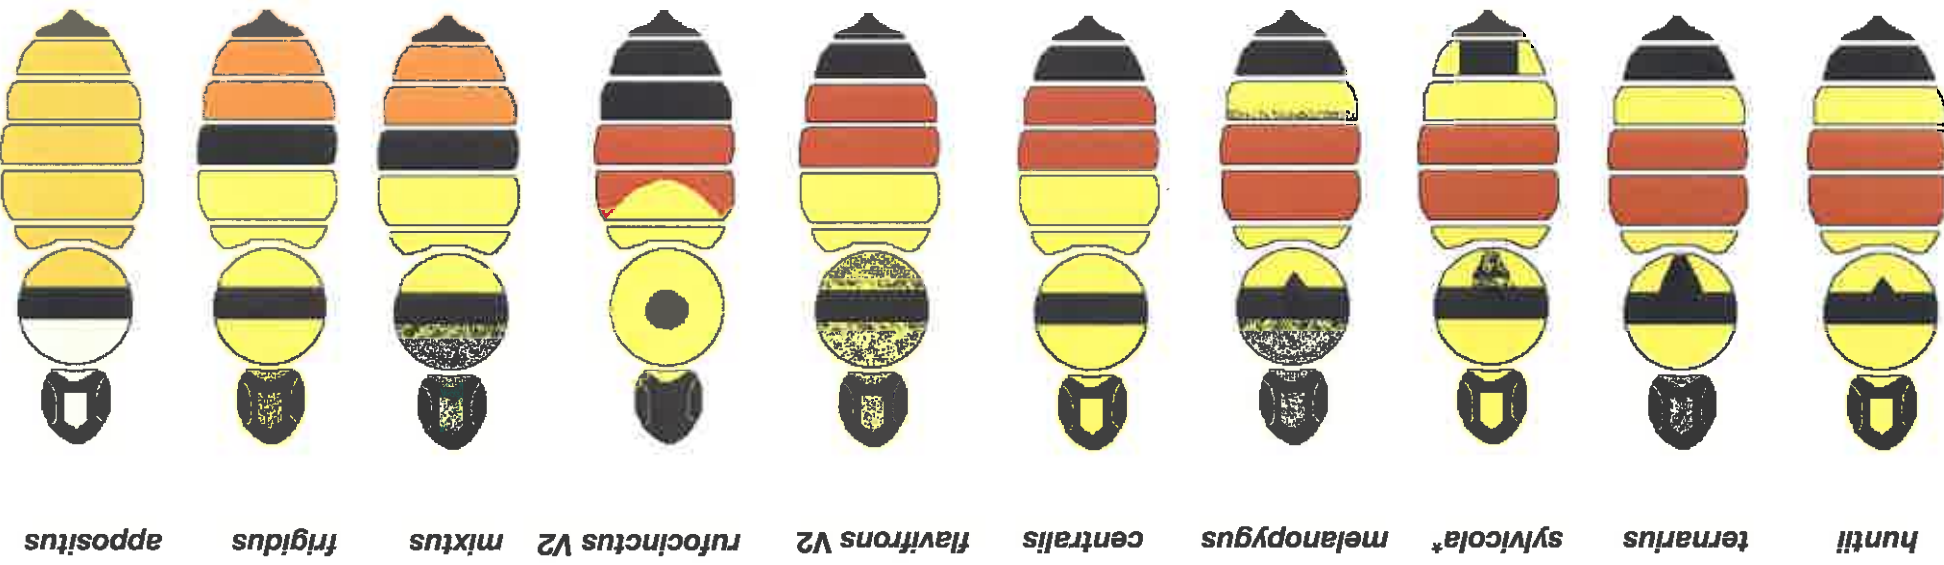

White Banded Bumble Bees

cryptarum

*occidentalis***

***Bombus occidentalis* is also known as the 'Western Bumble Bee'. Populations of this species have been declining and it has been listed as **THREATENED** federally and is considered **SENSITIVE** provincially.

Additional information:

- The genus name for Bumble Bees is *Bombus*.
- *Psithyrus* is a subgenus of *Bombus*, see back panel.
- 'V1' and 'V2' refer to different colour variants of the same species
- The first and sixth segment on the abdomen are very narrow and often difficult to see.
- Males can have entirely different coloration and always have an additional abdominal segment.
- Workers generally have very similar coloration but are smaller than Queens.
- Other colour variants may be found in the area.
- This is not a comprehensive list of bumble bees on Southern Alberta. Other colour variants and species may be found in the area. For more detailed descriptions, see Williams et al. *Bumble Bees of North America*, 2014.

Bumble Bees of Southern Alberta

An Identification Guide to Common Queens

Developed by the Alberta Native Bee Council 2018

info@albertanativebeecouncil.ca

www.albertanativebeecouncil.ca

Follow us on Facebook

Yellow and Black Bumble Bees

* species marked with an asterisk are easily identified